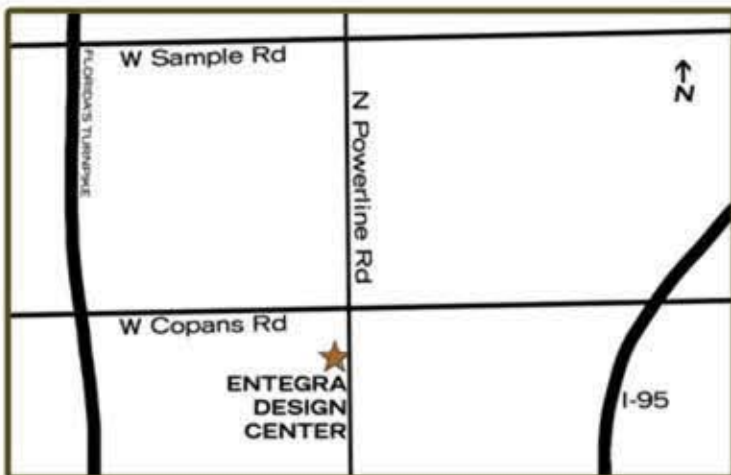

ENTEGRA

ROOF TILE

Entegra Roof Tile Proudly Annouces the Opening of the

ENTEGRA DESIGN CENTER

Entegra Roof Tile would like to invite you to experience the new **ENTEGRA DESIGN CENTER.**

Now you can see Entegra Roof Tile displays and pick up samples in one convenient South Florida location.

Stop in today for the latest Entegra products, to view roof displays in an assortment of colors and profiles, or to pick up a product sample.

ADDRESS:

2125 NW 22nd Street
Pompano Beach, FL 33069

*1 block south of Copans Rd
on the west side of Powerline Rd*