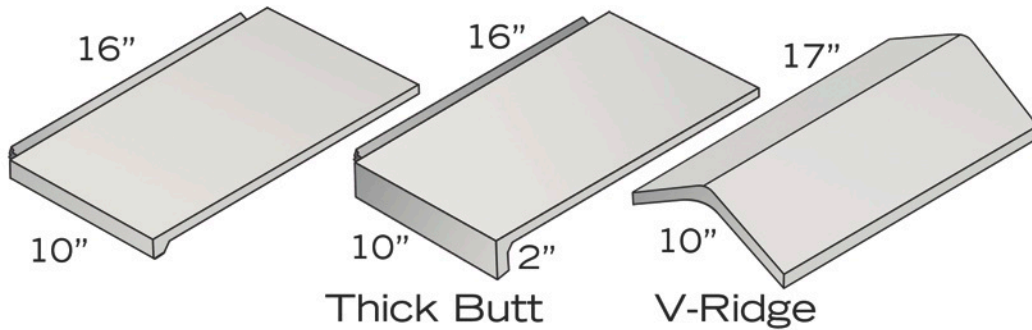

Headlap	Tiles	Weight
2"	114	1,163
3"	123	1,255
4"	133	1,357

Approximately 300 pieces per pallet.
F.O.B. Okeechobee