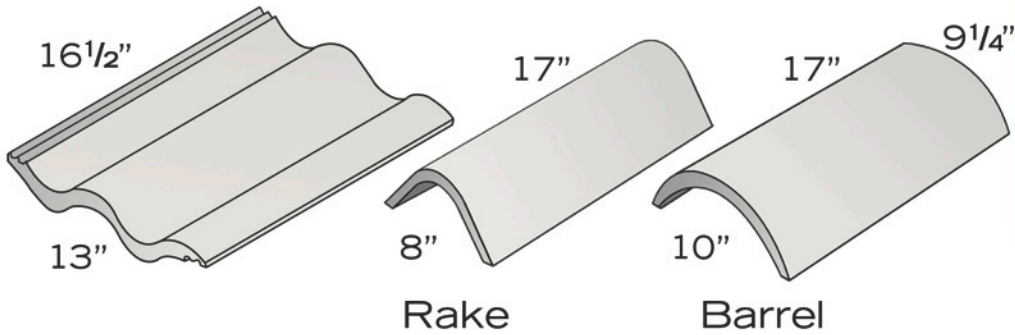

TECHNICAL SPECIFICATIONS

Estate "S"

Headlap	Tiles	Weight
2"	84	764
3"	91	828
4"	98	892

Approximately 240 pieces per pallet.
F.O.B. Okeechobee

Bella High "S"

Headlap	Tiles	Weight
2"	79.5	795
3"	85.5	855
4"	91.5	915

Approximately 210 pieces per pallet.
F.O.B. Okeechobee

Galena Spanish "S"

Headlap	Tiles	Weight
2 1/2"	111	877

Approximately 352 pieces per pallet.
F.O.B. Okeechobee

TECHNICAL SPECIFICATIONS

Plantation

Headlap	Tiles	Weight
2"	84	899
3"	91	974
4"	98	1,049

Approximately 210 pieces per pallet.
F.O.B. Okeechobee

Bermuda

Headlap	Tiles	Weight
2"	114	1,163
3"	123	1,255
4"	133	1,357

Approximately 300 pieces per pallet.
F.O.B. Okeechobee