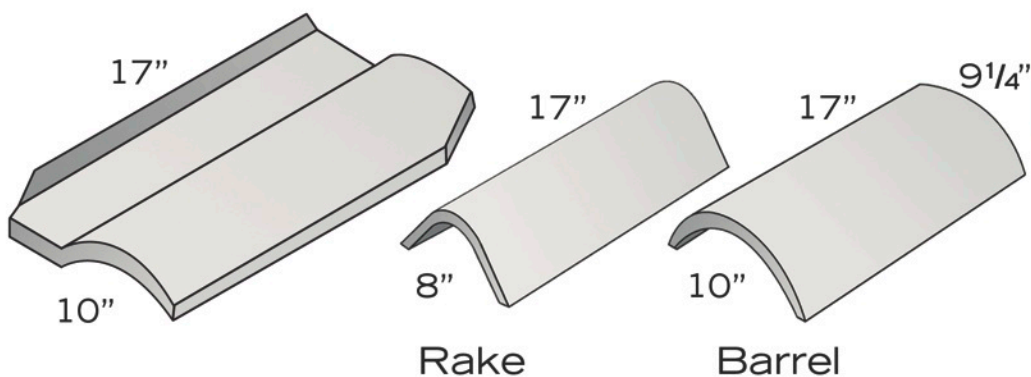

TECHNICAL SPECIFICATIONS

Estate "S"

Headlap	Tiles	Weight
2"	84	764
3"	91	828
4"	98	892

Approximately 240 pieces per pallet.
F.O.B. Okeechobee

Bella High "S"

Headlap	Tiles	Weight
2"	79.5	795
3"	85.5	855
4"	91.5	915

Approximately 210 pieces per pallet.
F.O.B. Okeechobee

Galena Spanish "S"

Headlap	Tiles	Weight
2 1/2"	111	877

Approximately 352 pieces per pallet.
F.O.B. Okeechobee

TECHNICAL SPECIFICATIONS

Plantation

Headlap	Tiles	Weight
2"	84	899
3"	91	974
4"	98	1,049

Approximately 210 pieces per pallet.
F.O.B. Okeechobee

Bermuda

Headlap	Tiles	Weight
2"	114	1,163
3"	123	1,255
4"	133	1,357

Approximately 300 pieces per pallet.
F.O.B. Okeechobee