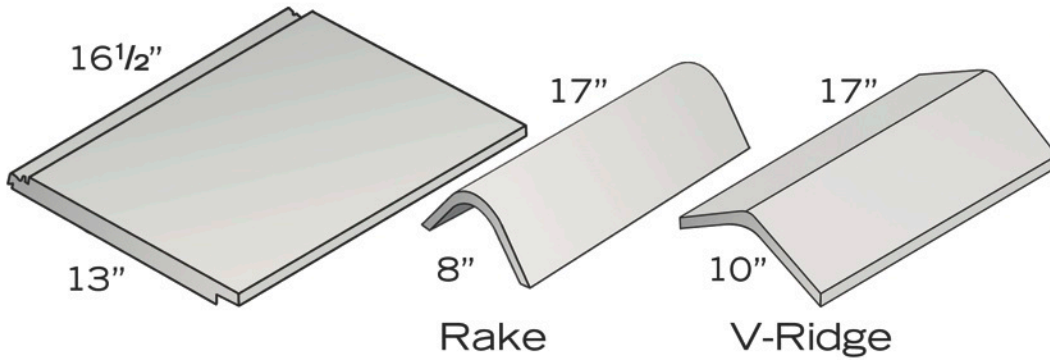

TECHNICAL SPECIFICATIONS

Estate "S"

Headlap	Tiles	Weight
2"	84	764
3"	91	828
4"	98	892

Approximately 240 pieces per pallet.
F.O.B. Okeechobee

Bella High "S"

Headlap	Tiles	Weight
2"	79.5	795
3"	85.5	855
4"	91.5	915

Approximately 210 pieces per pallet.
F.O.B. Okeechobee

Galena Spanish "S"

Headlap	Tiles	Weight
2 1/2"	111	877

Approximately 352 pieces per pallet.
F.O.B. Okeechobee

TECHNICAL SPECIFICATIONS

Plantation

Headlap	Tiles	Weight
2"	84	899
3"	91	974
4"	98	1,049