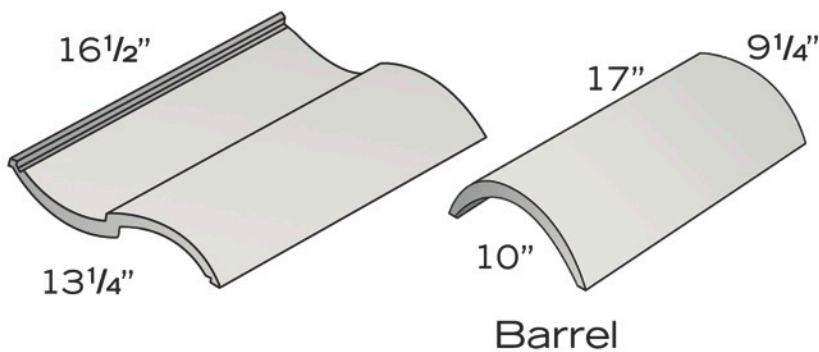

TECHNICAL SPECIFICATIONS

Estate "S"

Headlap	Tiles	Weight
2"	84	764
3"	91	828
4"	98	892

Approximately 240 pieces per pallet.
F.O.B. Okeechobee

Bella High "S"

Headlap	Tiles	Weight
2"	79.5	795
3"	85.5	855
4"	91.5	915

Approximately 210 pieces per pallet.
F.O.B. Okeechobee

Galena Spanish "S"

Headlap	Tiles	Weight
2 1/2"	111	877

Approximately 352 pieces per pallet.
F.O.B. Okeechobee

TECHNICAL SPECIFICATIONS

Plantation

Headlap	Tiles	Weight
2"	84	899
3"	91	974
4"	98	1,049

Approximately 210 pieces per pallet.
F.O.B. Okeechobee

Bermuda

Headlap	Tiles	Weight
2"	114	1,163
3"	123	1,255
4"	133	1,357

Approximately 300 pieces per pallet.
F.O.B. Okeechobee